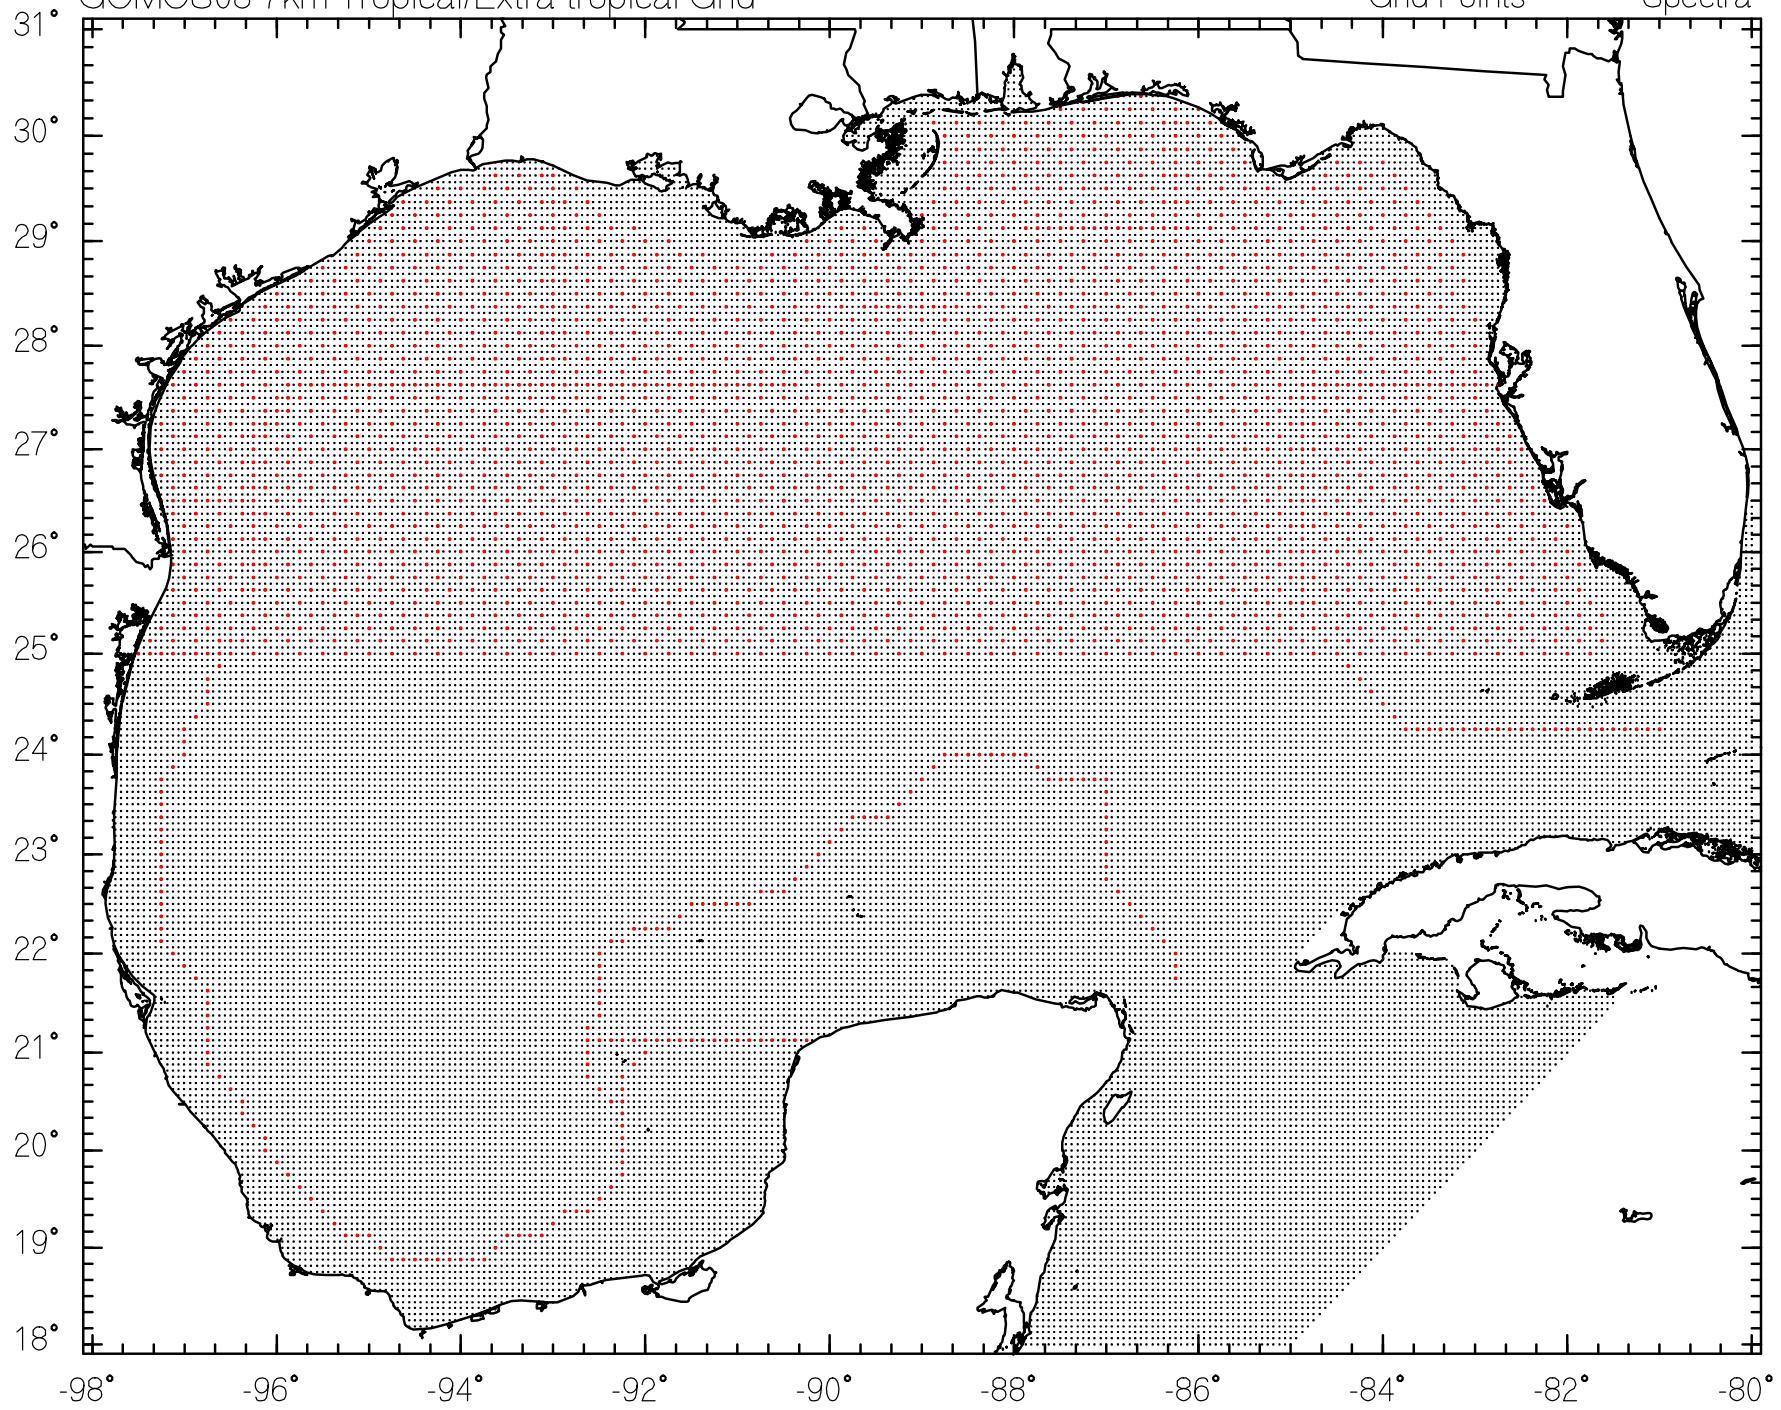

GOMOS08 7km Tropical/Extra-tropical Grid

Grid Points

Spectra

GOMOS08 14km Operational with Depths