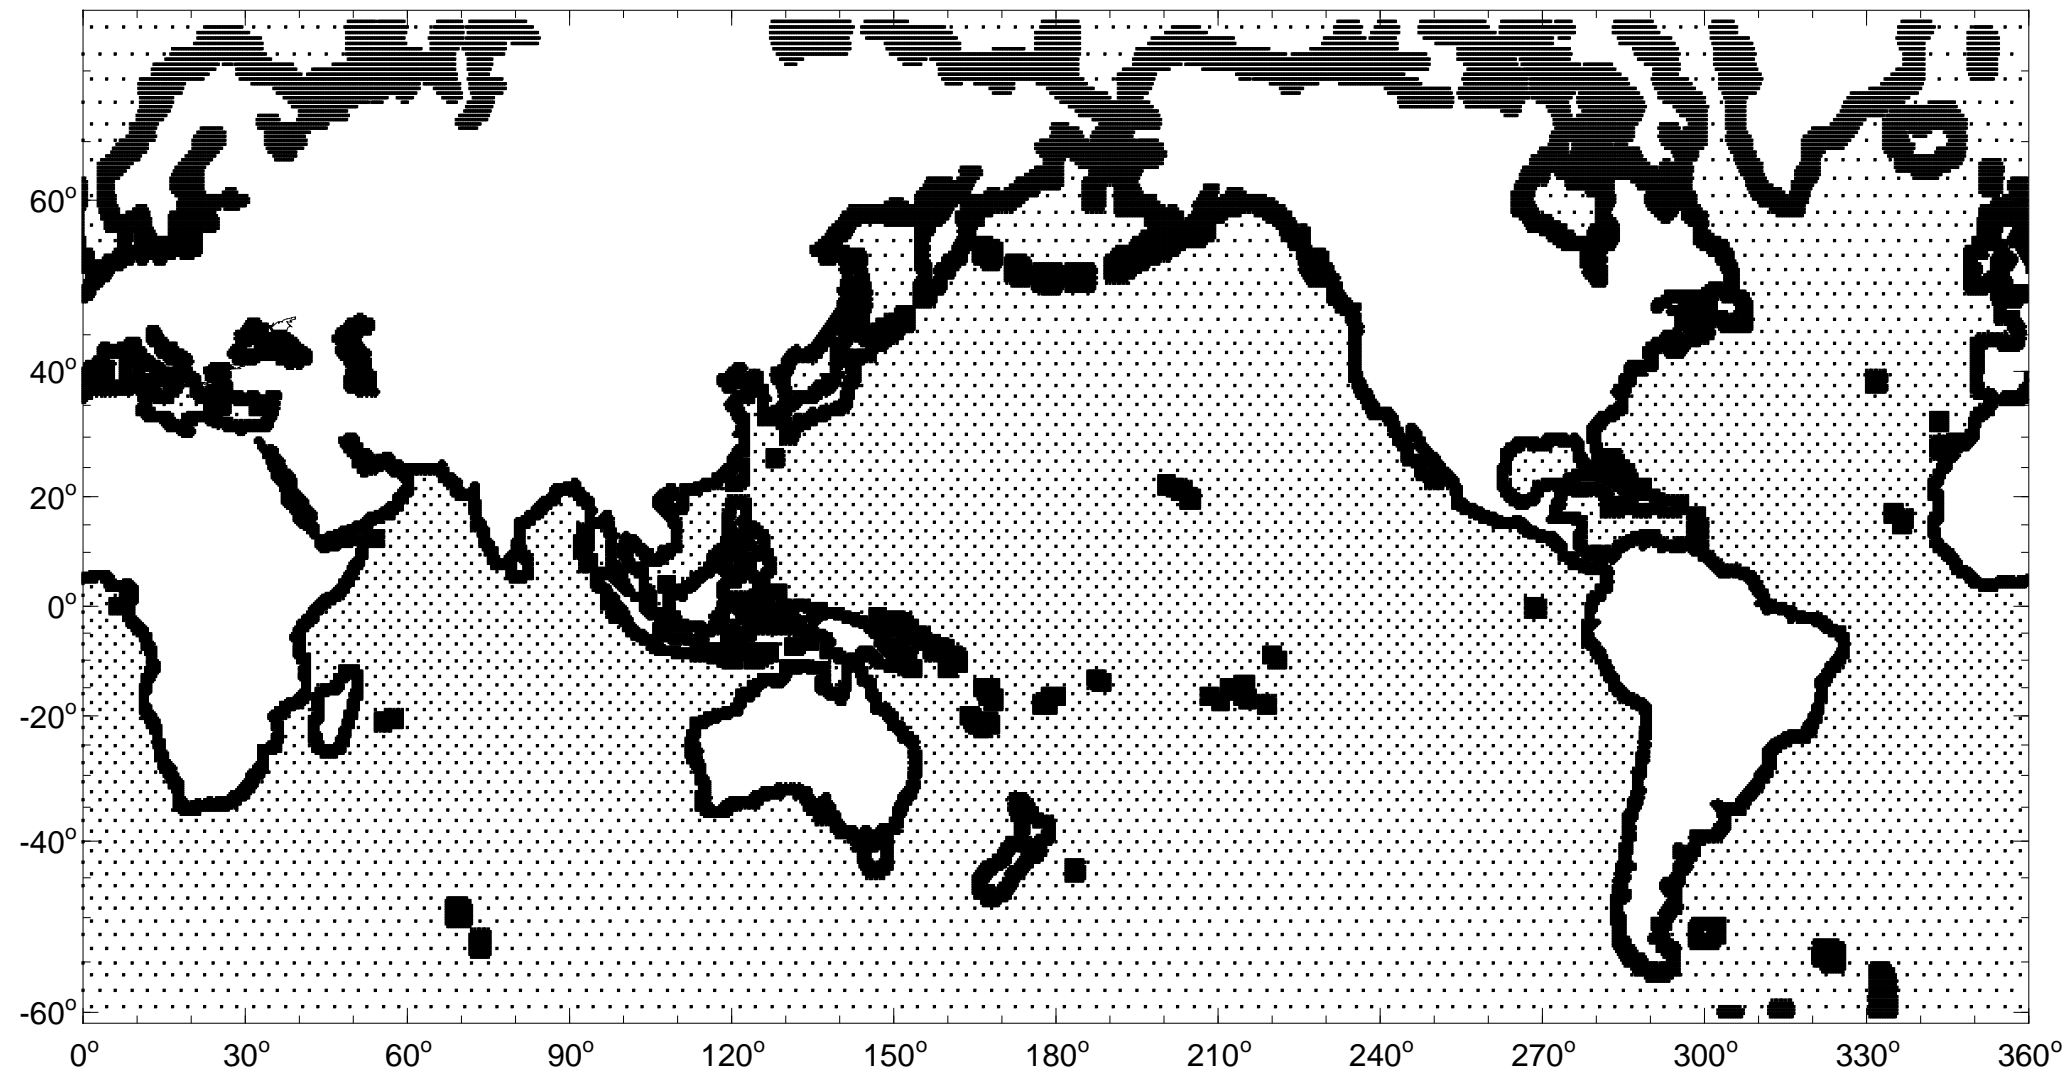

GROW-MET: Global 55km Archive Grid with Extra Points Along Coastlines

76,413 Points